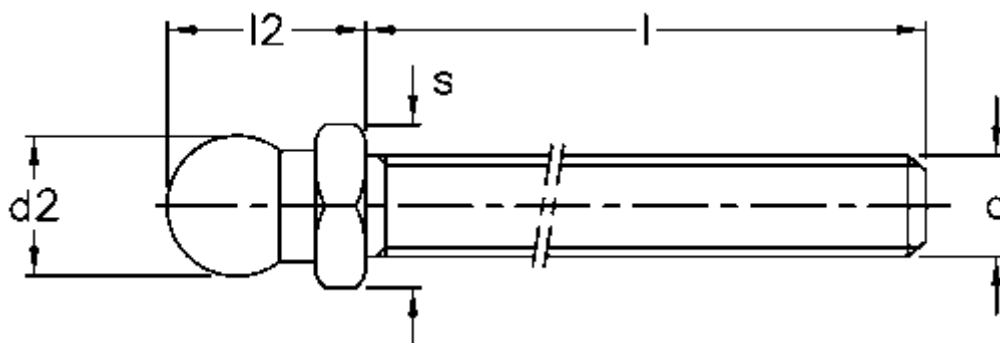

Article number: 2310322781

Description: E+G Threaded stem, SST Stainless steel
SM-SST-24-M20x198

Measures

$d = M20$

$d_2 = 23.9$

$l = 198$

$l_2 = 37$

$s = 24$